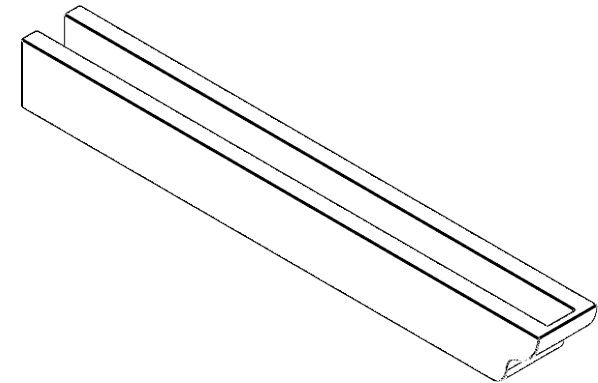

ITEM NUMBER: RFTURO040X04000X36000X004GRN00RCPR

4"W X 4"H X 36"L TIMBERTHANE ROUGH CEDAR GREENSBORO FAUX WOOD OPEN RAFTER TAIL, 4"L END, PRIMED TAN

SIDE PROFILE

ISOMETRIC

FRONT PROFILE

GENERATED DATE : 03/02/2023

EKENA MILLWORK
2300 WEST MAIN ST.
CLARKSVILLE, TX 75426
TOLL FREE: 866-607-0453
WWW.EKENAMILLWORK.COM

NOTES

1. INSTALLATION TO BE COMPLETED IN ACCORDANCE WITH MANUFACTURER'S SPECIFICATIONS.
2. DRAWING MAY NOT BE TO SCALE
3. THIS DRAWING IS INTENDED FOR DESIGN AND PLANNING PURPOSES ONLY.
4. ALL INFORMATION CONTAINED HEREIN WAS CURRENT AT THE TIME OF DEVELOPMENT BUT MUST BE REVIEWED AND APPROVED BY THE PRODUCT MANUFACTURER TO BE CONSIDERED ACCURATE.
5. TIMBERTHANE ARCHITECTURAL PRODUCTS ARE MADE FROM HIGH DENSITY URETHANE AND COME FACTORY PRIMED