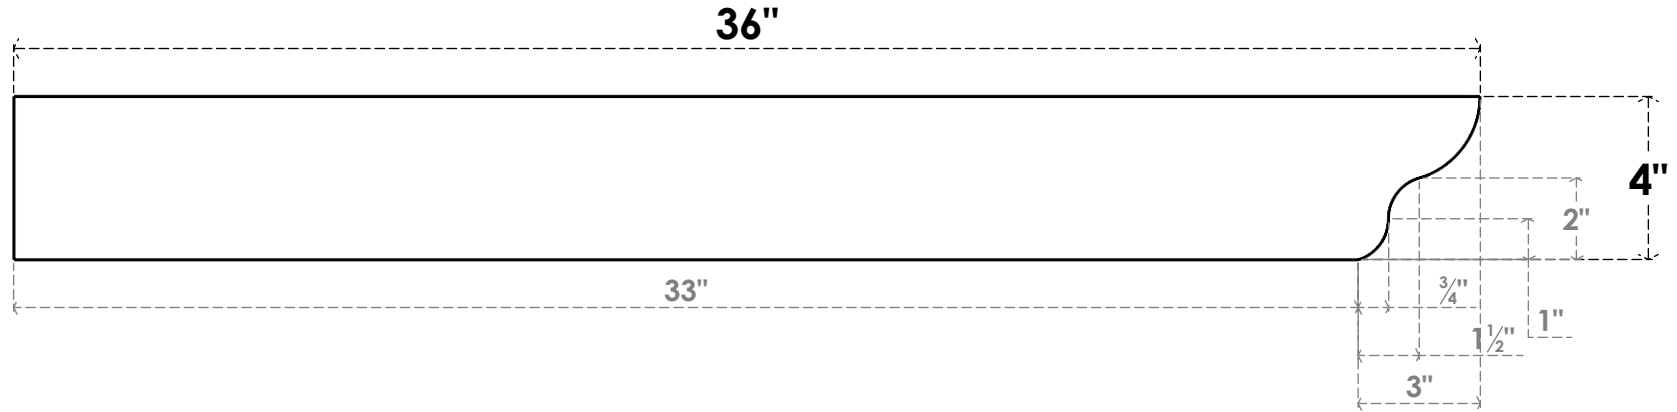

ITEM NUMBER: RFTURO040X04000X36000X004GRN00RCPR

4"W X 4"H X 36"L TIMBERTHANE ROUGH CEDAR GREENSBORO FAUX WOOD OPEN RAFTER TAIL, 4"L END, PRIMED TAN

SIDE PROFILE

ISOMETRIC

FRONT PROFILE

GENERATED DATE : 03/02/2023