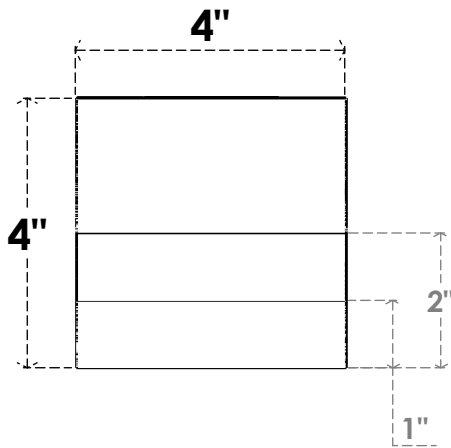

ITEM NUMBER: RFTURO040X04000X36000X004GRN00RCPR

4"W X 4"H X 36"L TIMBERTHANE ROUGH CEDAR GREENSBORO FAUX WOOD OPEN RAFTER TAIL, 4"L END, PRIMED TAN

SIDE PROFILE

ISOMETRIC

FRONT PROFILE

GENERATED DATE : 03/02/2023